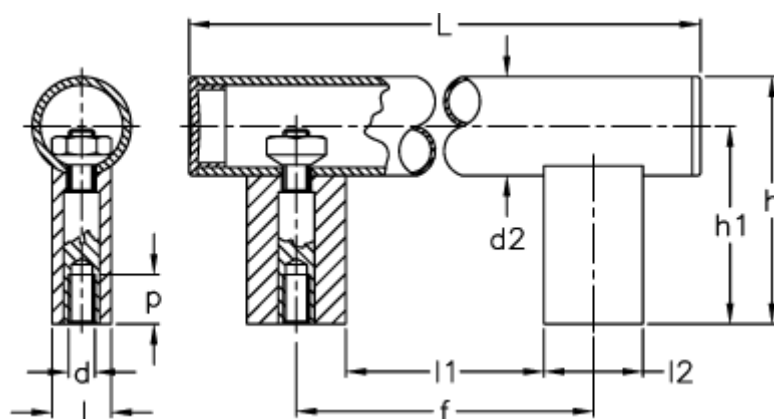

Article number: 2304151501

Description: E+G Tubular handle
M.1066 BM/30-200 CLEAN

Measures

$d_2 = 30$

$d\ 6H = M8$

$f = 200 \pm 1$

$h = 75$

$h_1 = 60$

$l = 18$

$L = 265$

$l_1 = 170$

$l_2 = 30$

$p = 15$